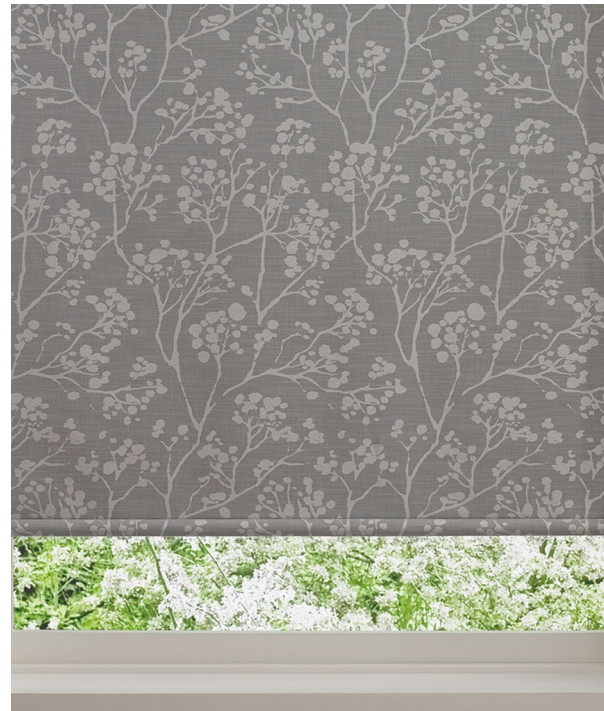

Designer Roller Shades

Featuring beautiful textures, bold prints and color, Designer Roller Shades are loved for their clean appearance and versatility. Choose from the most comprehensive woven fabric collection on the market in a variety of design options, including Roller Duolite® Shades. The Roller Duolite Shade combines a sheer or semi-sheer fabric with a room-darkening liner in a single shade, for perfect privacy and light control. Also, most Designer Roller styles are offered as Skyline® Gliding Window Panels—the ideal solution when coordinating windows that require horizontal and vertical applications in the same room.

Orientation: Horizontal
Width: 12"-120"
Height: 12"-132"
Motorization options: Yes
Specialty shape options: No