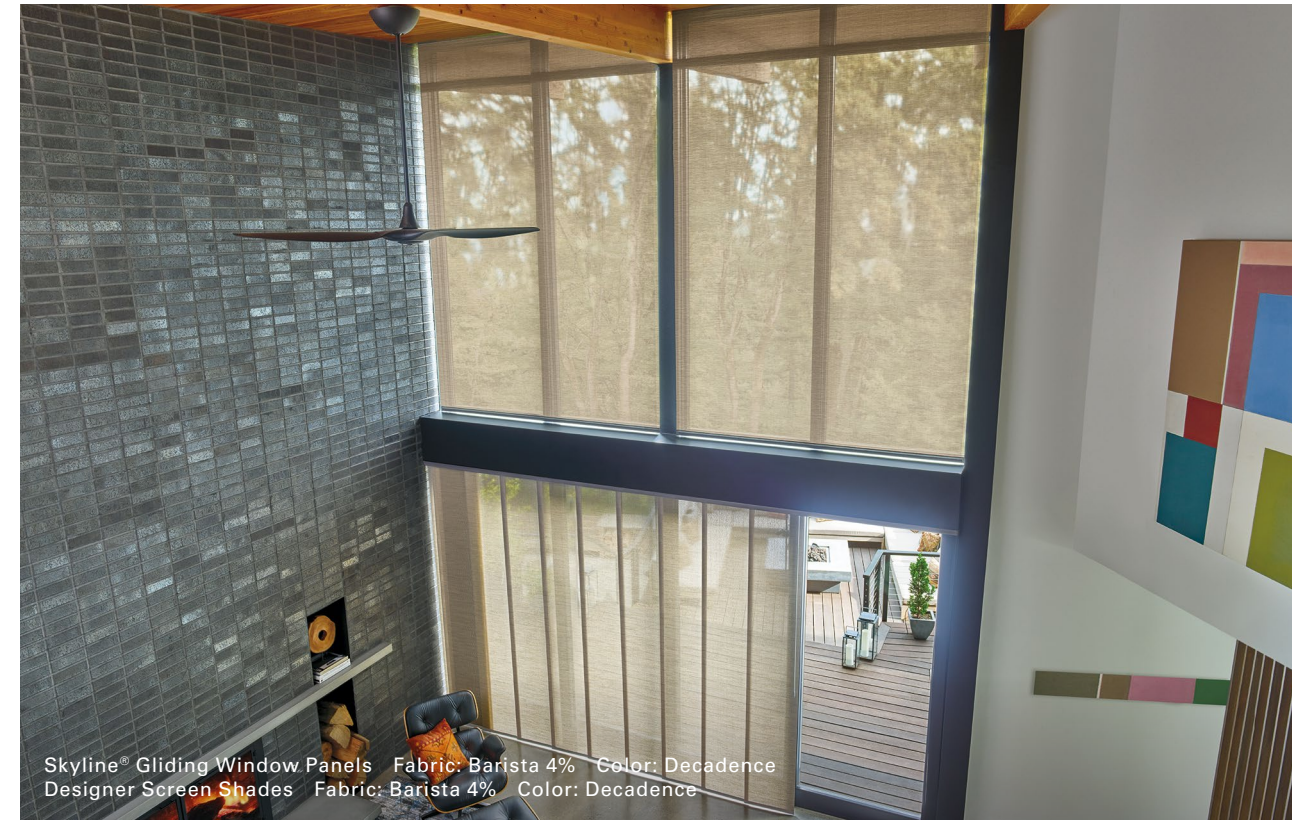

Skyline® Gliding Window Panels Fabric: Barista 4% Color: Decadence
Designer Screen Shades Fabric: Barista 4% Color: Decadence