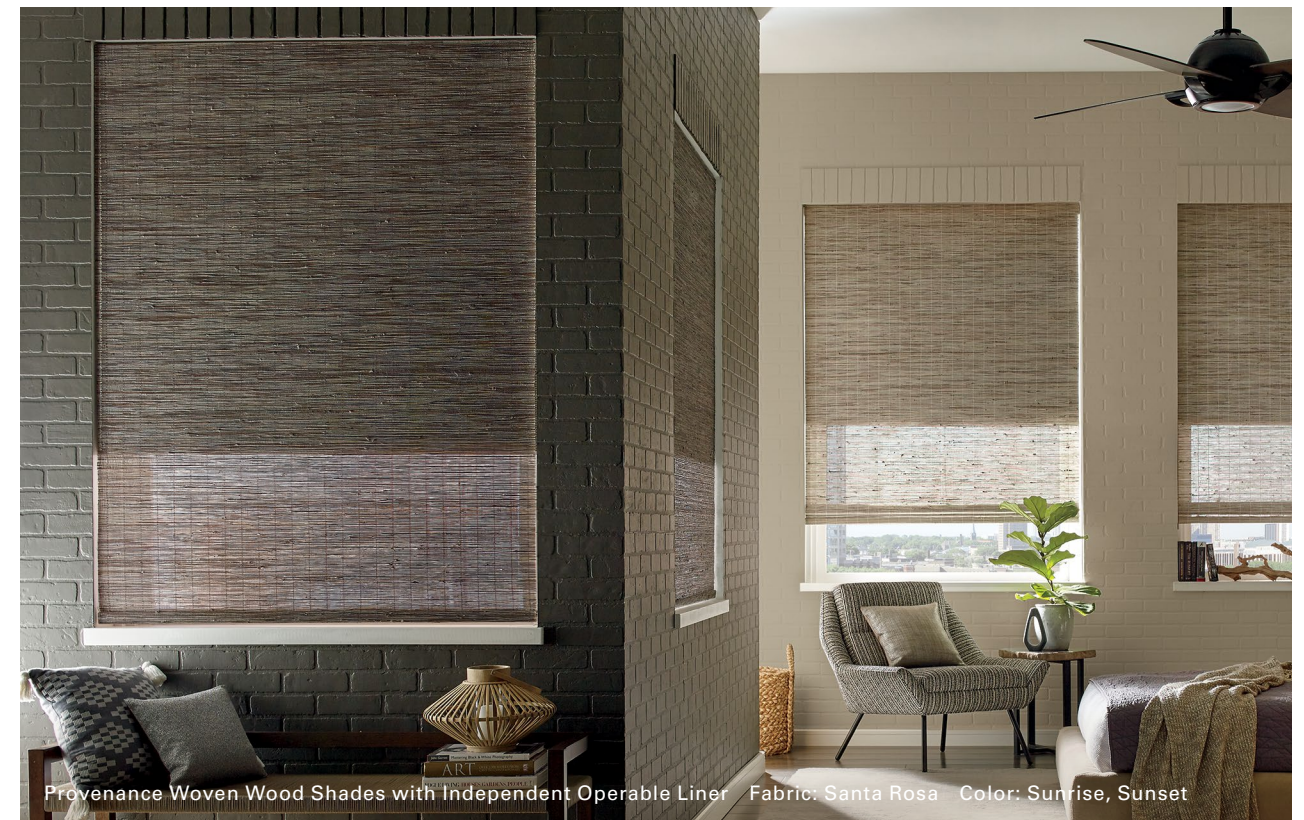

## Provenance® Woven Wood Shades

Provenance® Woven Wood Shades bring an organic style to your home. Handcrafted, natural materials are artistically woven to create a design story of light, texture and color for every window. Customize your light and privacy throughout the day with the optional Independent Operable Liner featuring an energy-efficient honeycomb fabric.

Orientation: Horizontal  
Width: 12"-144"  
Height: 16"-108"  
Motorization options: Yes  
Specialty shape options: Yes

Provenance® Woven Wood Shades Fabric: Calliope Color: Santorini

Provenance Woven Wood Shades Fabric: Mindanao Color: Graphite