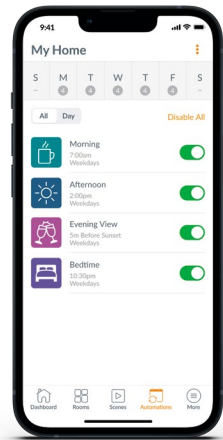

## Automation for Smart Home Living

When your shades sync to the rhythm of your life, everyday living is more beautiful, comfortable and effortless. PowerView® Automation is the industry's most innovative technology. It moves your Hunter Douglas shades automatically, whether you're home or away, according to schedules that you set.\*

### Incredible Convenience

Achieve your perfect light automatically—morning, noon and night